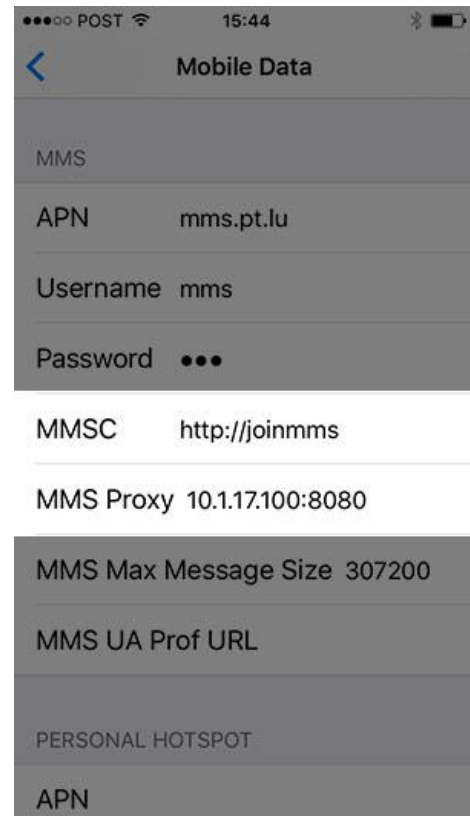

## You want to configure your mobile phone for Internet or MMS? It's easy, follow our instructions!

### To begin with:

- On your Home screen, select **Settings**
- Then select **Mobile Data**
- Select **Mobile Data Options**
- Select **Mobile Data Network**

For Internet: under **Mobile Data**, click on **APN** and fill in with **join**  
For LTE and Hotspot: under **Personal hotspot**, click on **APN** and fill in with **join**