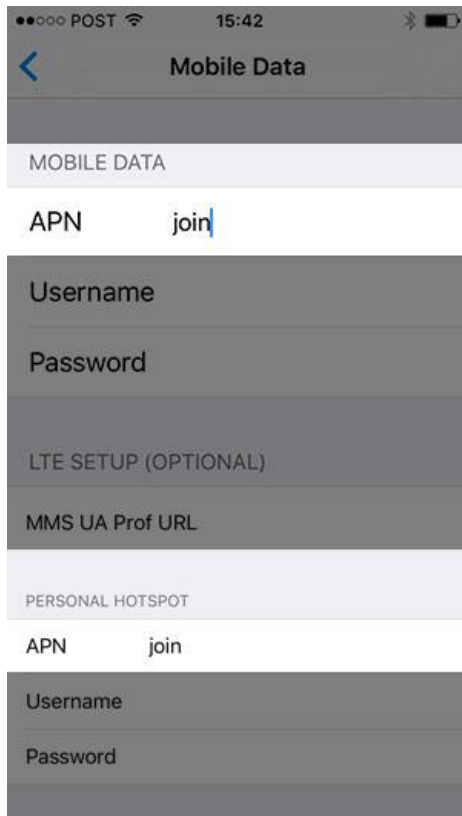

## You want to configure your mobile phone for Internet or MMS? It's easy, follow our instructions!

### To begin with:

- On your Home screen, select **Settings**
- Then select **Mobile Data**
- Select **Mobile Data Options**
- Select **Mobile Data Network**

For Internet: under **Mobile Data**, click on **APN** and fill in with **join**  
For LTE and Hotspot: under **Personal hotspot**, click on **APN** and fill in with **join**